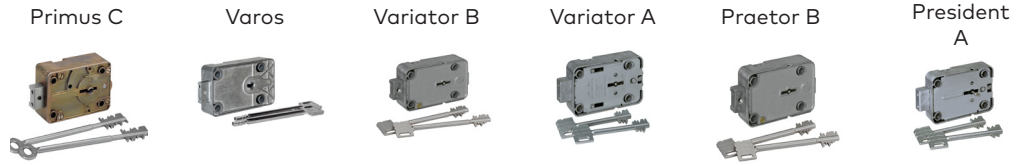

PRODUCT

Features						
Levers	14	9	11	8	11	8
High Strength Brass Foldable	130-360mm	n/a	130-360mm	130-360mm	130-360mm	130-360mm
High Strength Brass Detachable	130-360mm	n/a	120-360mm	120-360mm	120-360mm	120-360mm
High Strength Brass Double bitted keys	130-360mm	80-360mm	80-360mm	80-360mm	80-360mm	150-360mm
Brass foldable keys	n/a	n/a	n/a	n/a	n/a	n/a
Brass detachable keys	n/a	n/a	n/a	n/a	n/a	n/a
Diecast Foldable key	n/a	n/a	90, 120, 150, 164mm	120, 150, 164mm	90, 120, 150, 164mm	65, 90, 120, 150, 164mm
Diecast Detachable key	n/a	n/a	120-360mm	120-360mm	120-360mm	120-360mm
Diecast double bitted key	n/a	90, 120, 150, 164mm	120, 150, 164mm	90,120, 150, 164mm	120, 150, 164mm	65, 90, 120, 150, 164mm
Steel Detachable	n/a	120-360mm	n/a	n/a	n/a	n/a
Approvals / Certification						
EN1300	C	B	B	A	B	A
VdS Classes	3	2	2	1	2	1